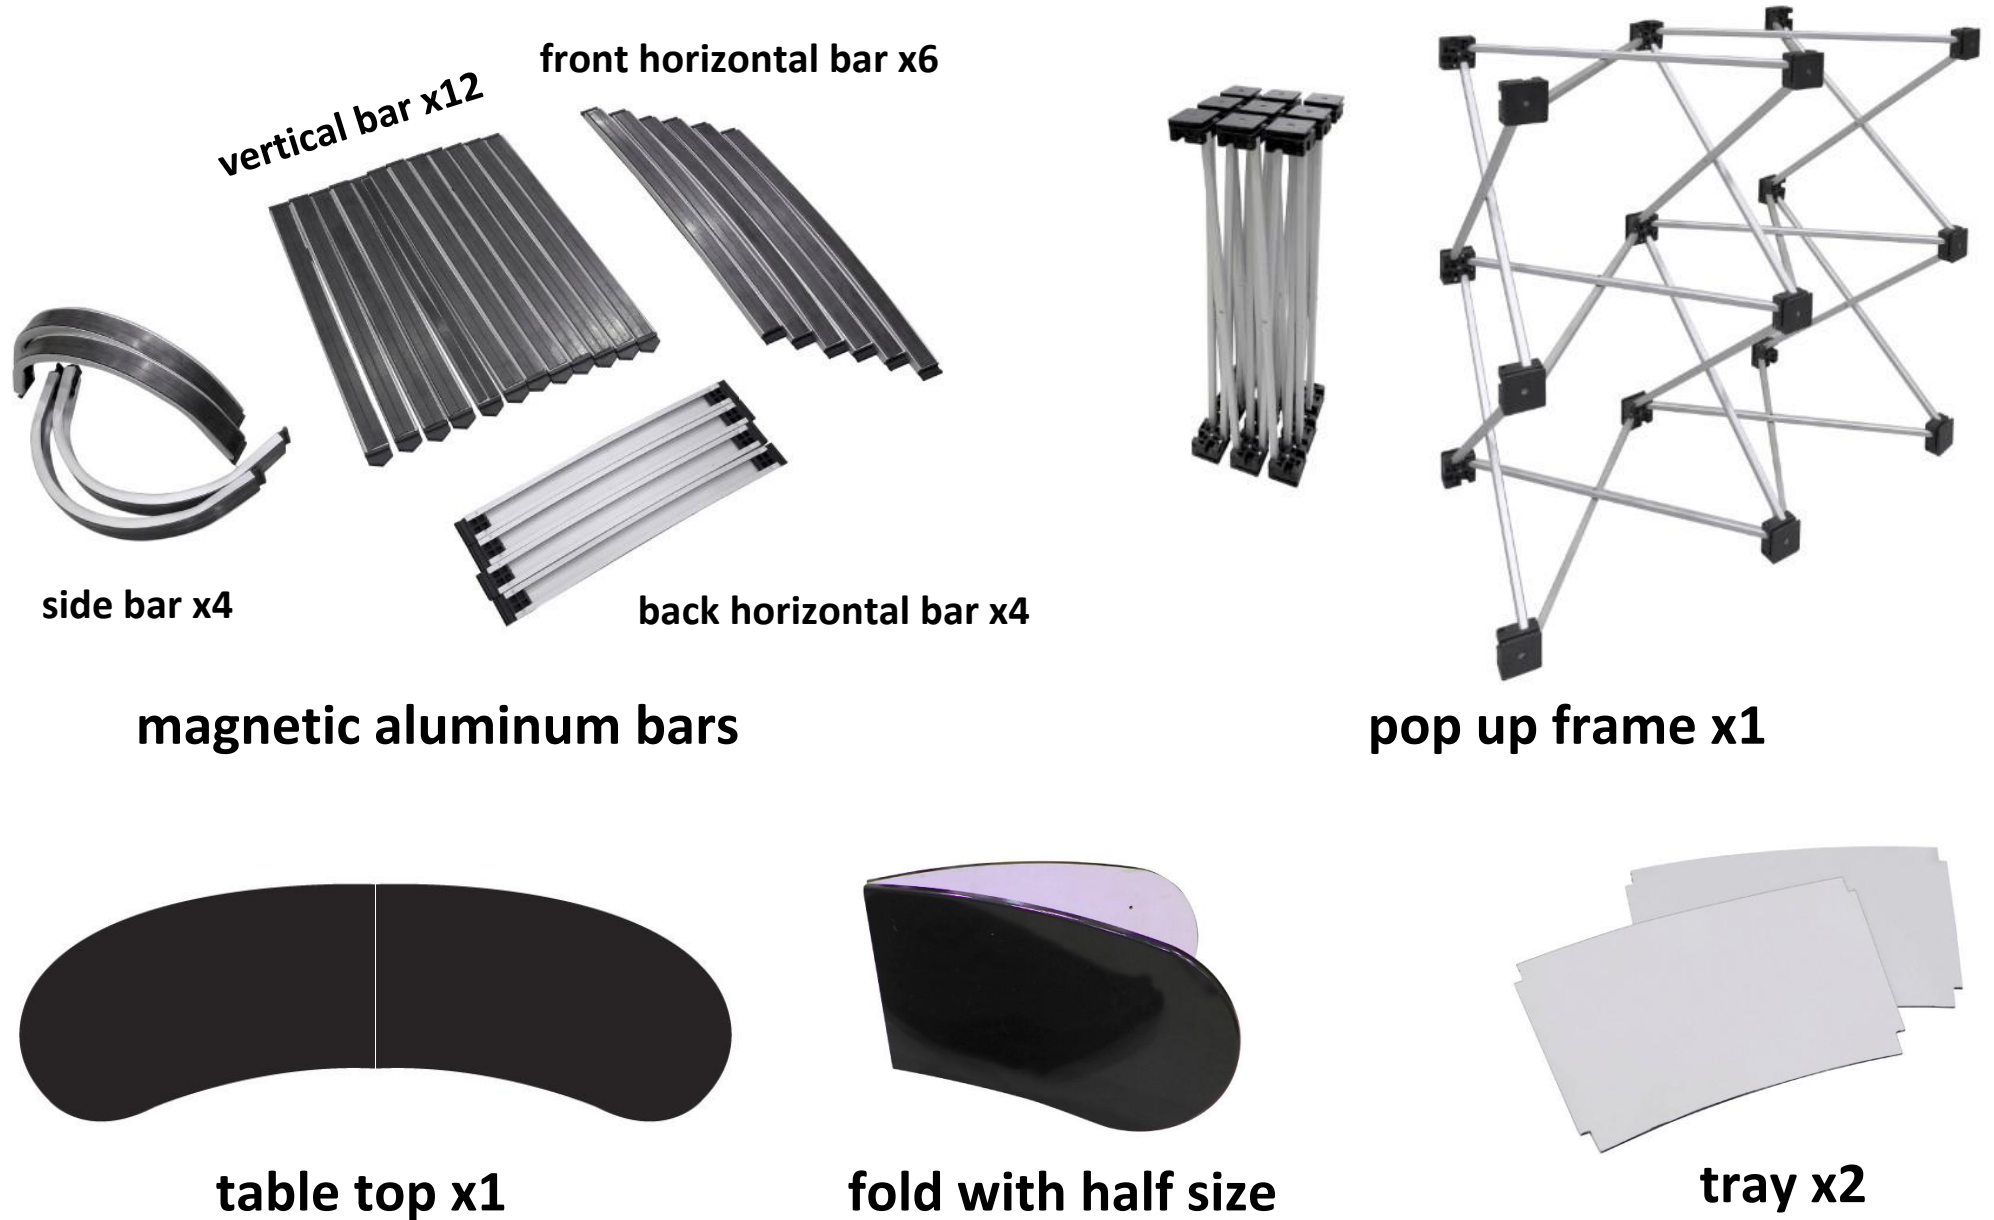

Pop Up Counter System

front

assemble 12 straight vertical bars first

back

then assemble 6 front vertical bars and 4 back bars
finally assemble the 4 side bars

W:104cm

W:202cm

H:93cm

graphic size