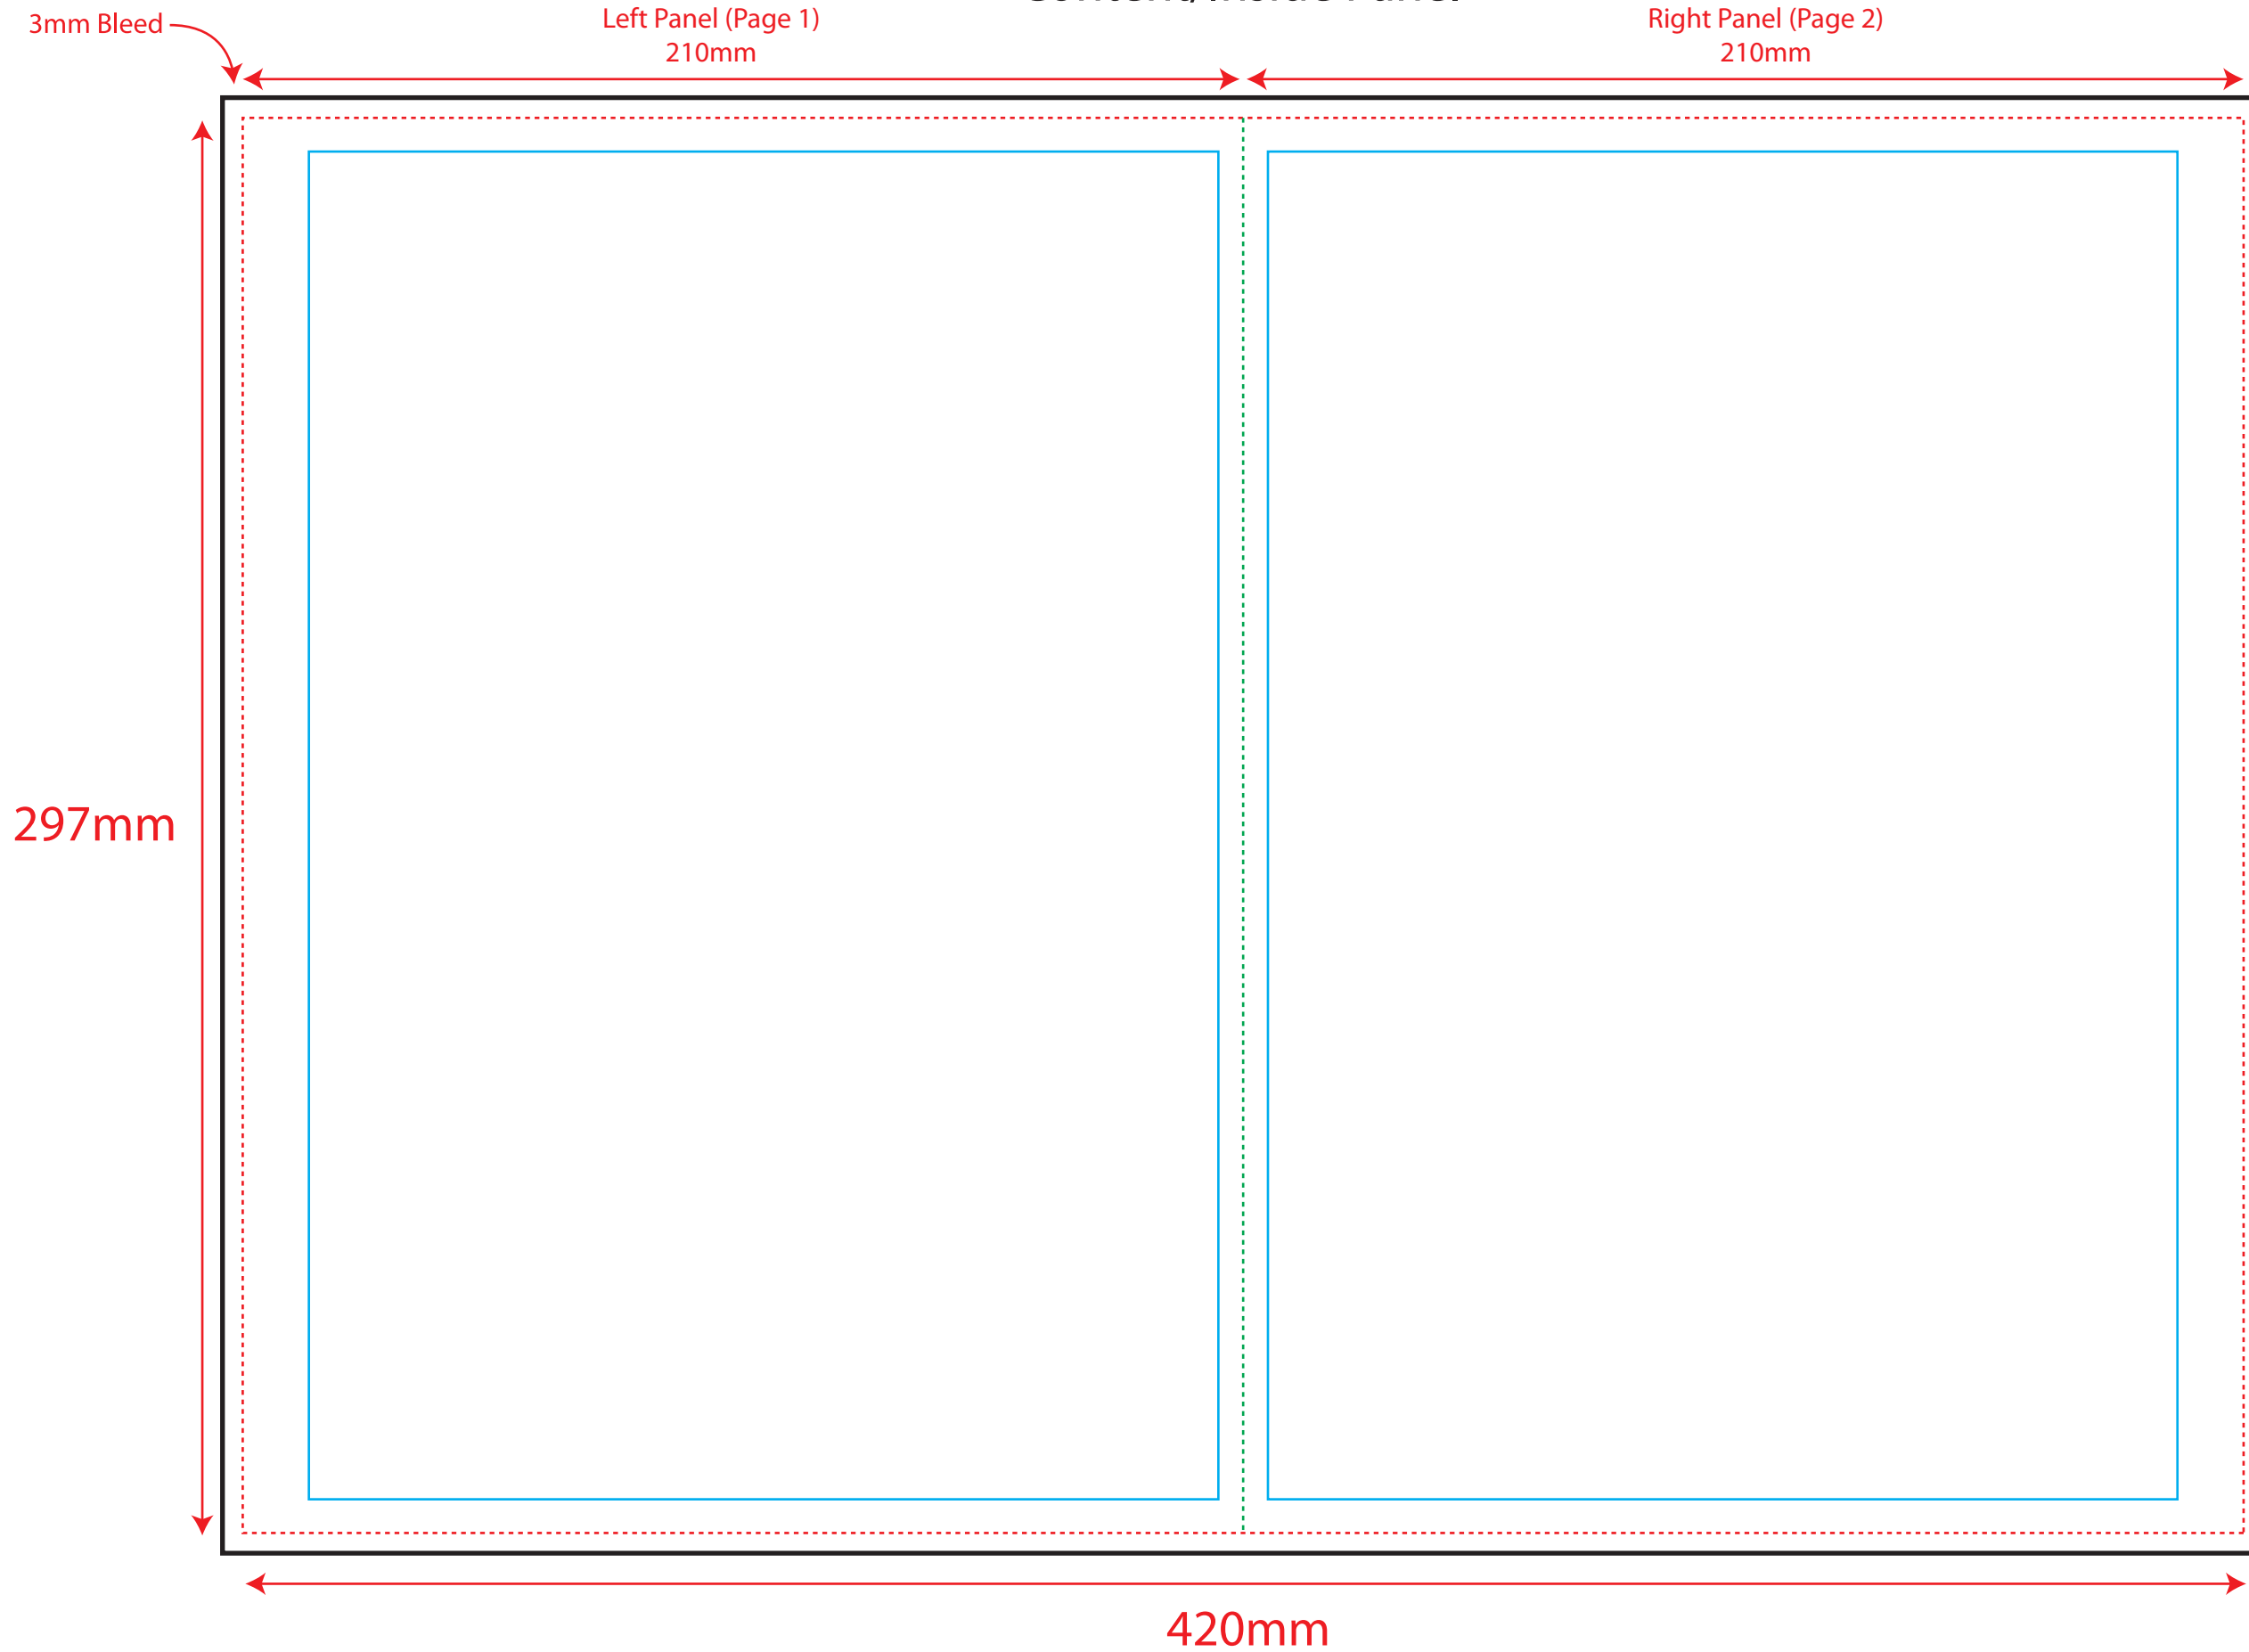

A4 Booklet Template Cover/Outside Panel

- Safe Area
- Fold Line
- Trim Line
- Bleed Line

Artwork Size: 420x297mm
Bleed: 3mm on each edges
Final artwork size: 426x303mm
Resolution: 300dpi
File Format: PDF

A4 Booklet Template

Content/Inside Panel

- Safe Area
- Fold Line
- Trim Line
- Bleed Line

Artwork Size: 420x297mm
Bleed: 3mm on each edges
Final artwork size: 426x303mm
Resolution: 300dpi
File Format: PDF