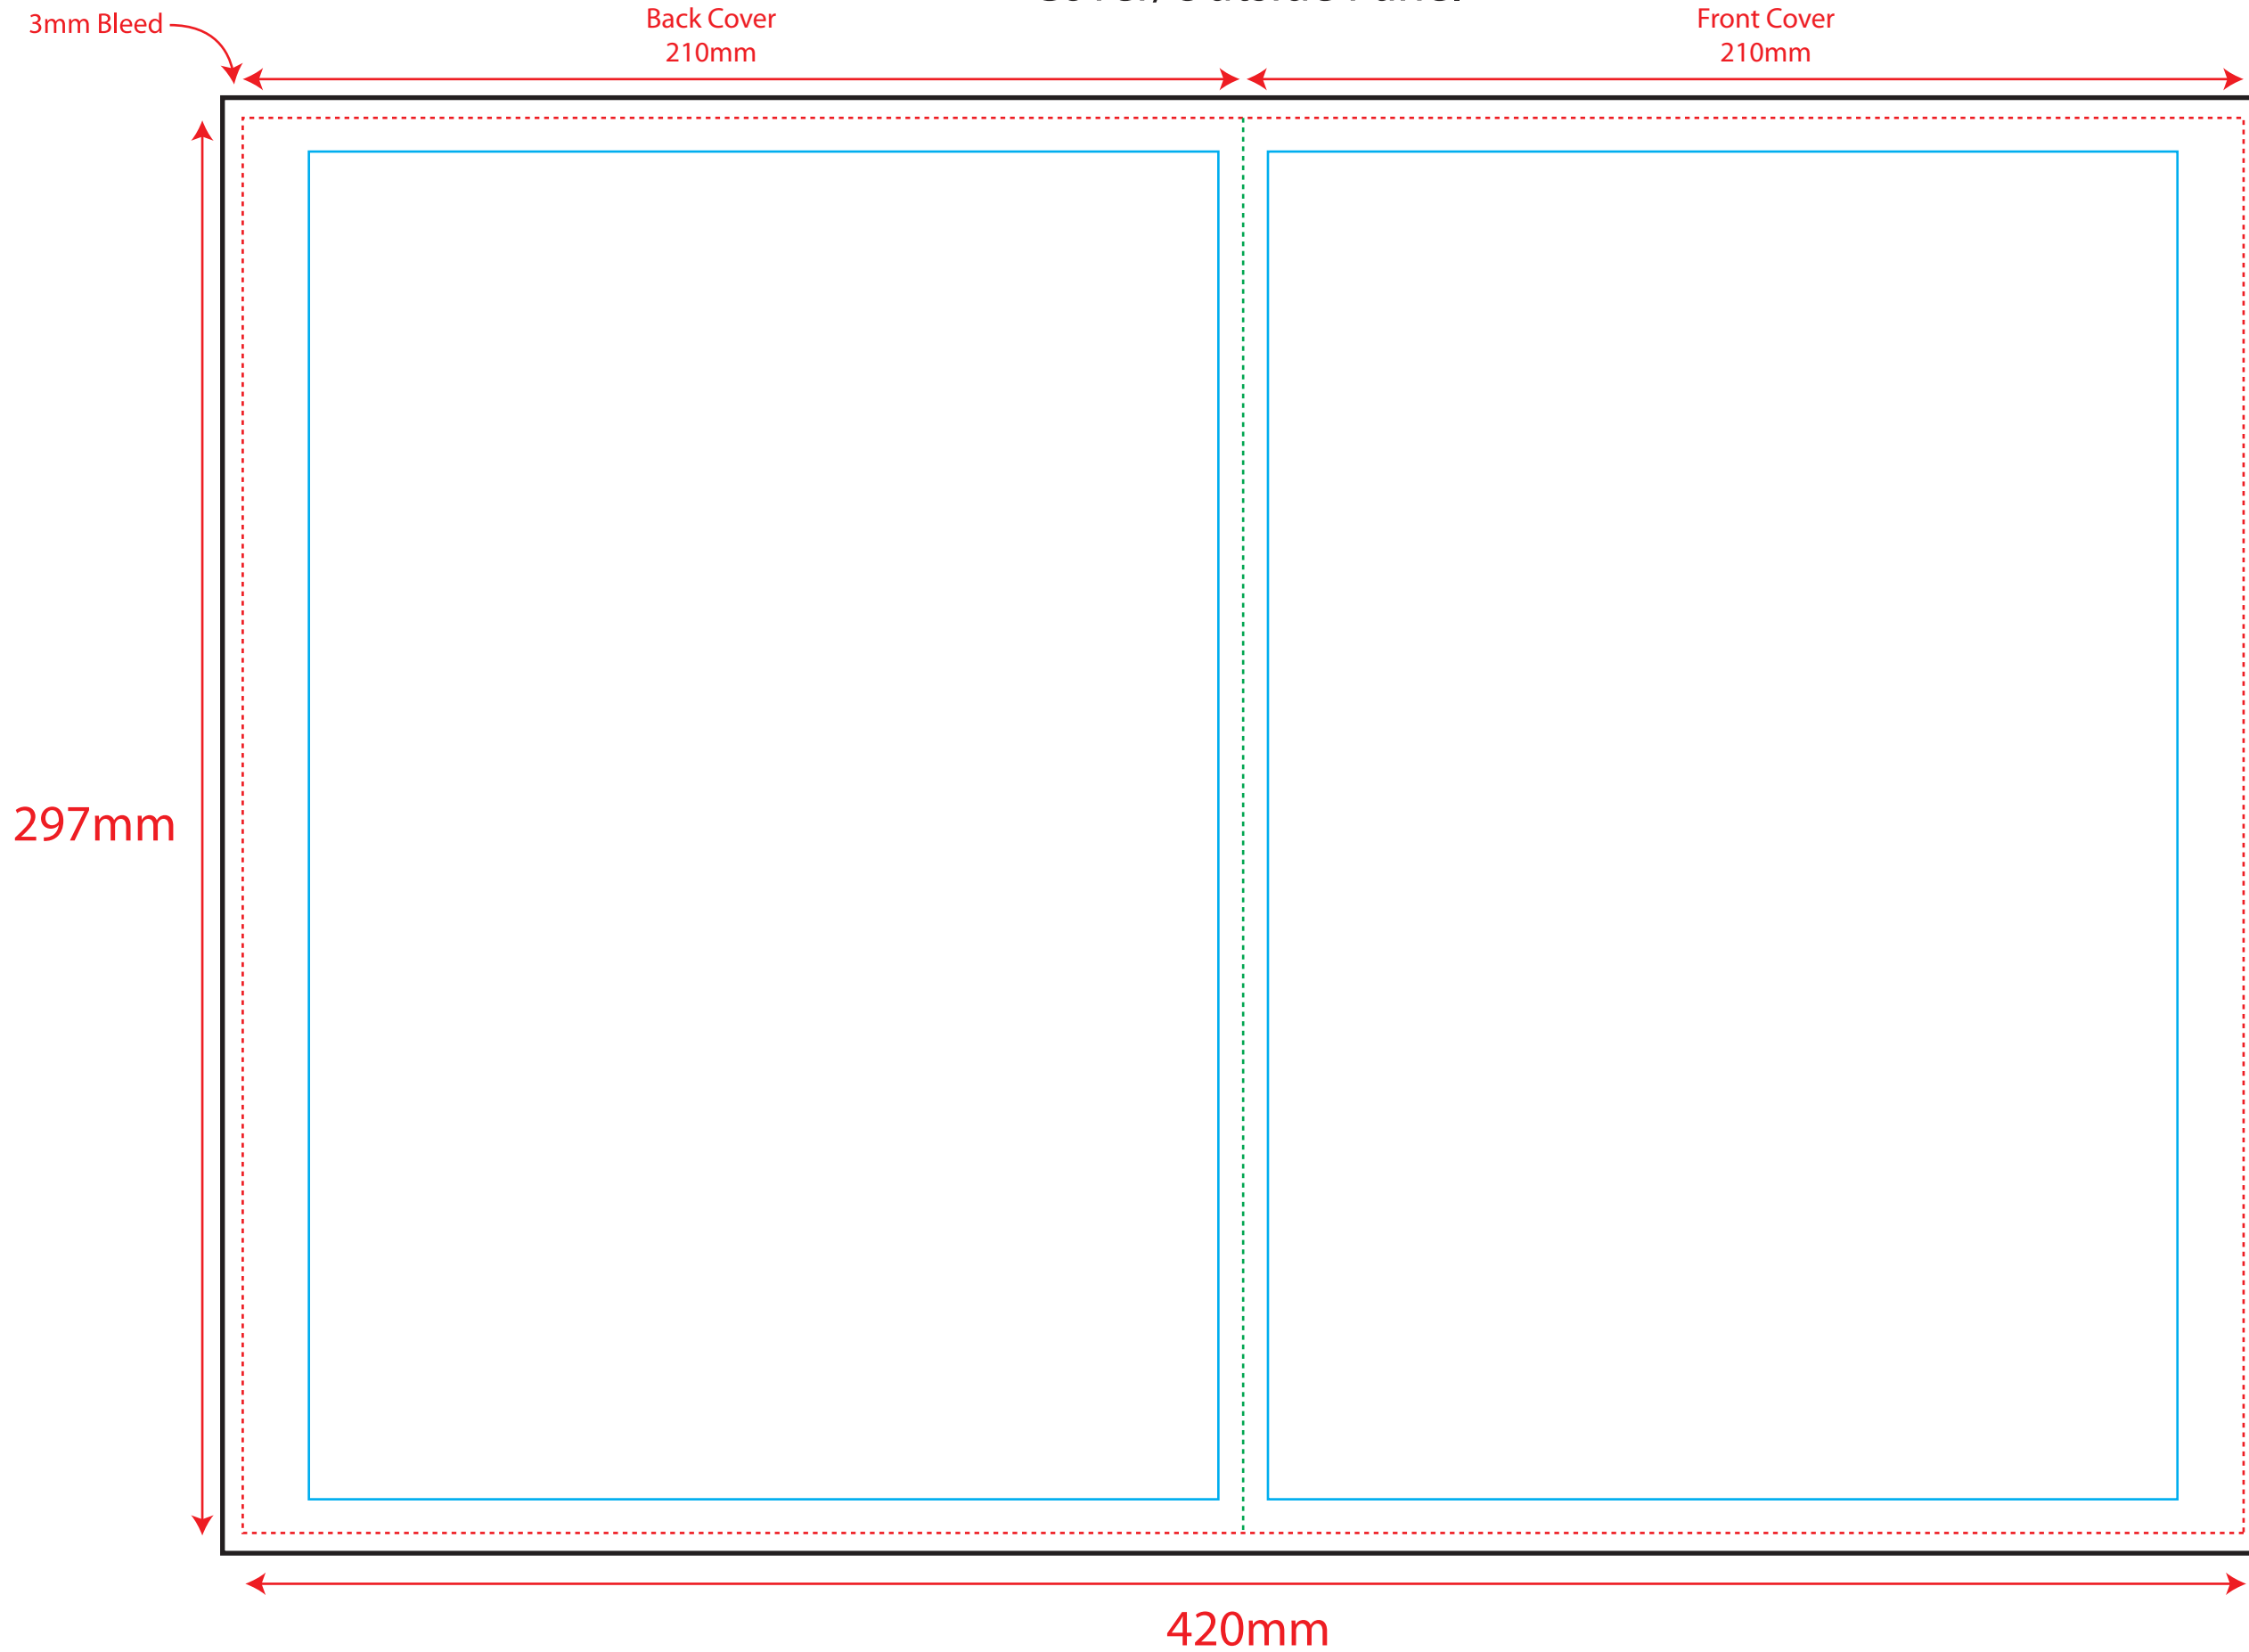

A4 Booklet Template Cover/Outside Panel

- Safe Area
- Fold Line
- Trim Line
- Bleed Line

Artwork Size: 420x297mm
Bleed: 3mm on each edges
Final artwork size: 426x303mm
Resolution: 300dpi
File Format: PDF

A4 Booklet Template

Content/Inside Panel

- Safe Area
- Fold Line
- Trim Line
- Bleed Line

Artwork Size: 420x297mm
Bleed: 3mm on each edges
Final artwork size: 426x303mm
Resolution: 300dpi
File Format: PDF