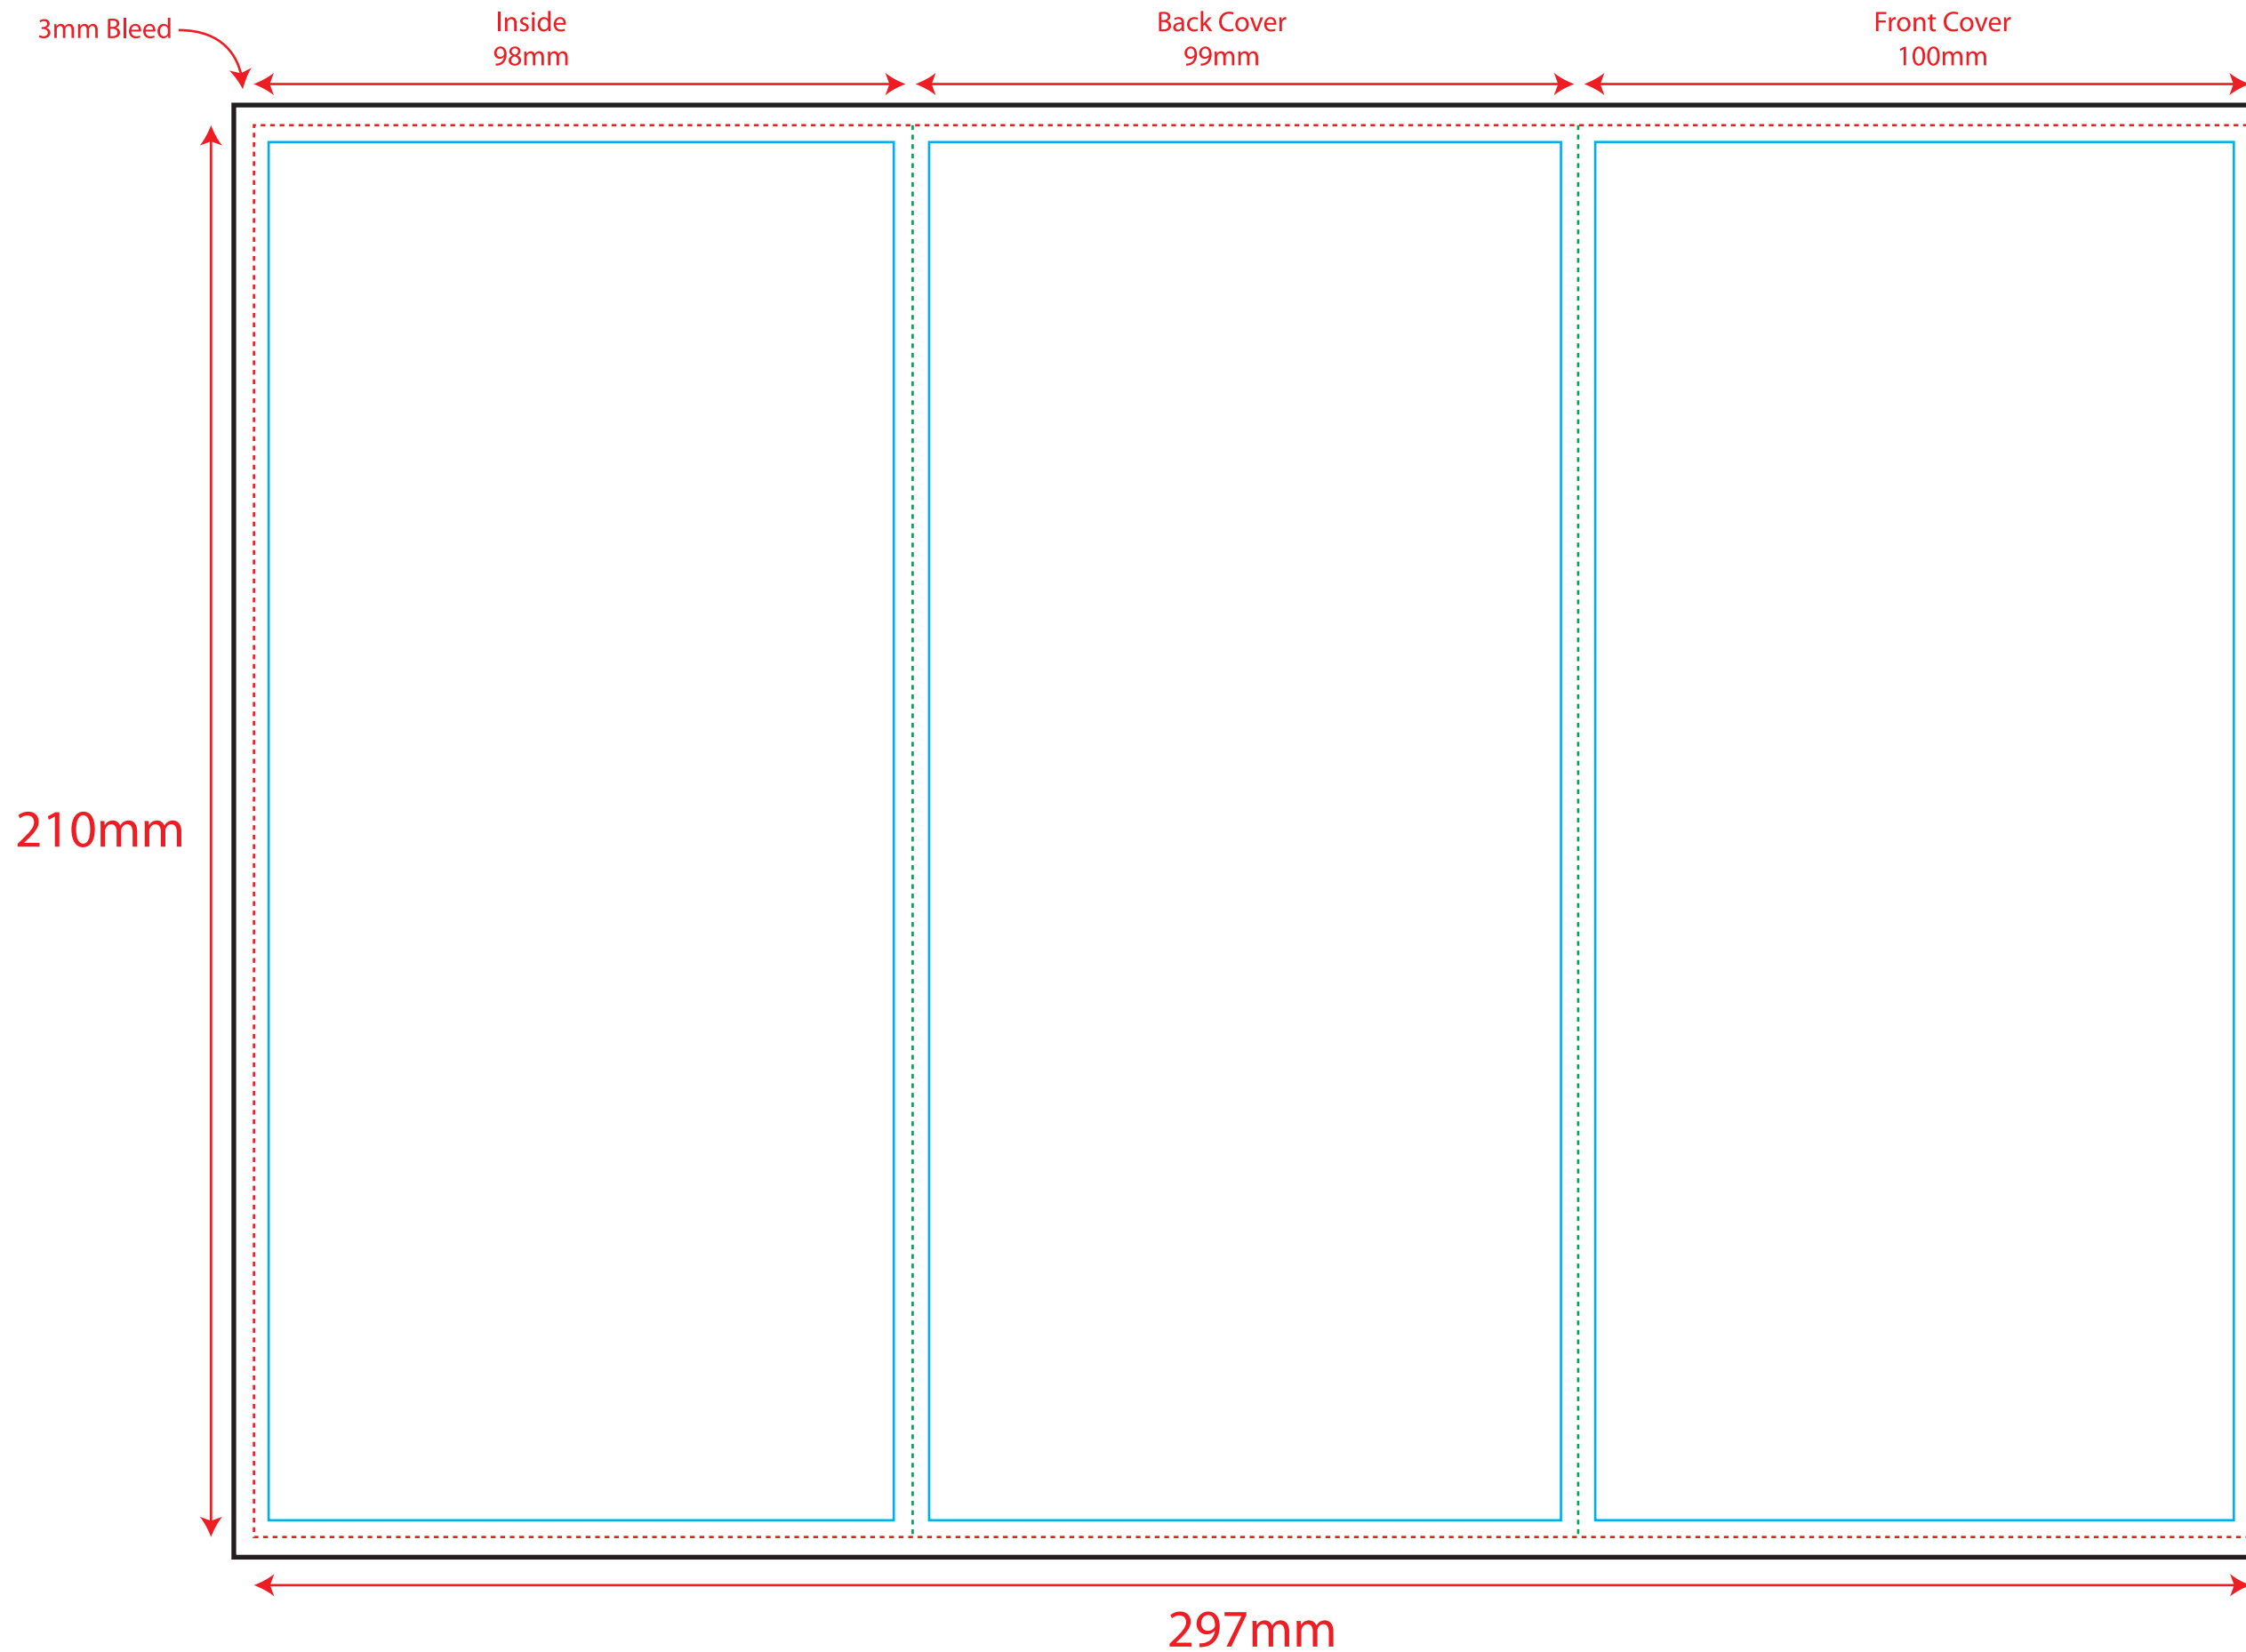

# Outside Panel

- Safe Area
- Fold Line
- Trim Line
- Bleed Line

Artwork Size: 210x297mm  
Bleed: 3mm on each edges  
Final artwork size: 216x303mm  
Resolution: 300dpi  
File Format: PDF

# Inside Panel

- Safe Area
- Fold Line
- Trim Line
- Bleed Line

Artwork Size: 210x297mm  
Bleed: 3mm on each edges  
Final artwork size: 216x303mm  
Resolution: 300dpi  
File Format: PDF