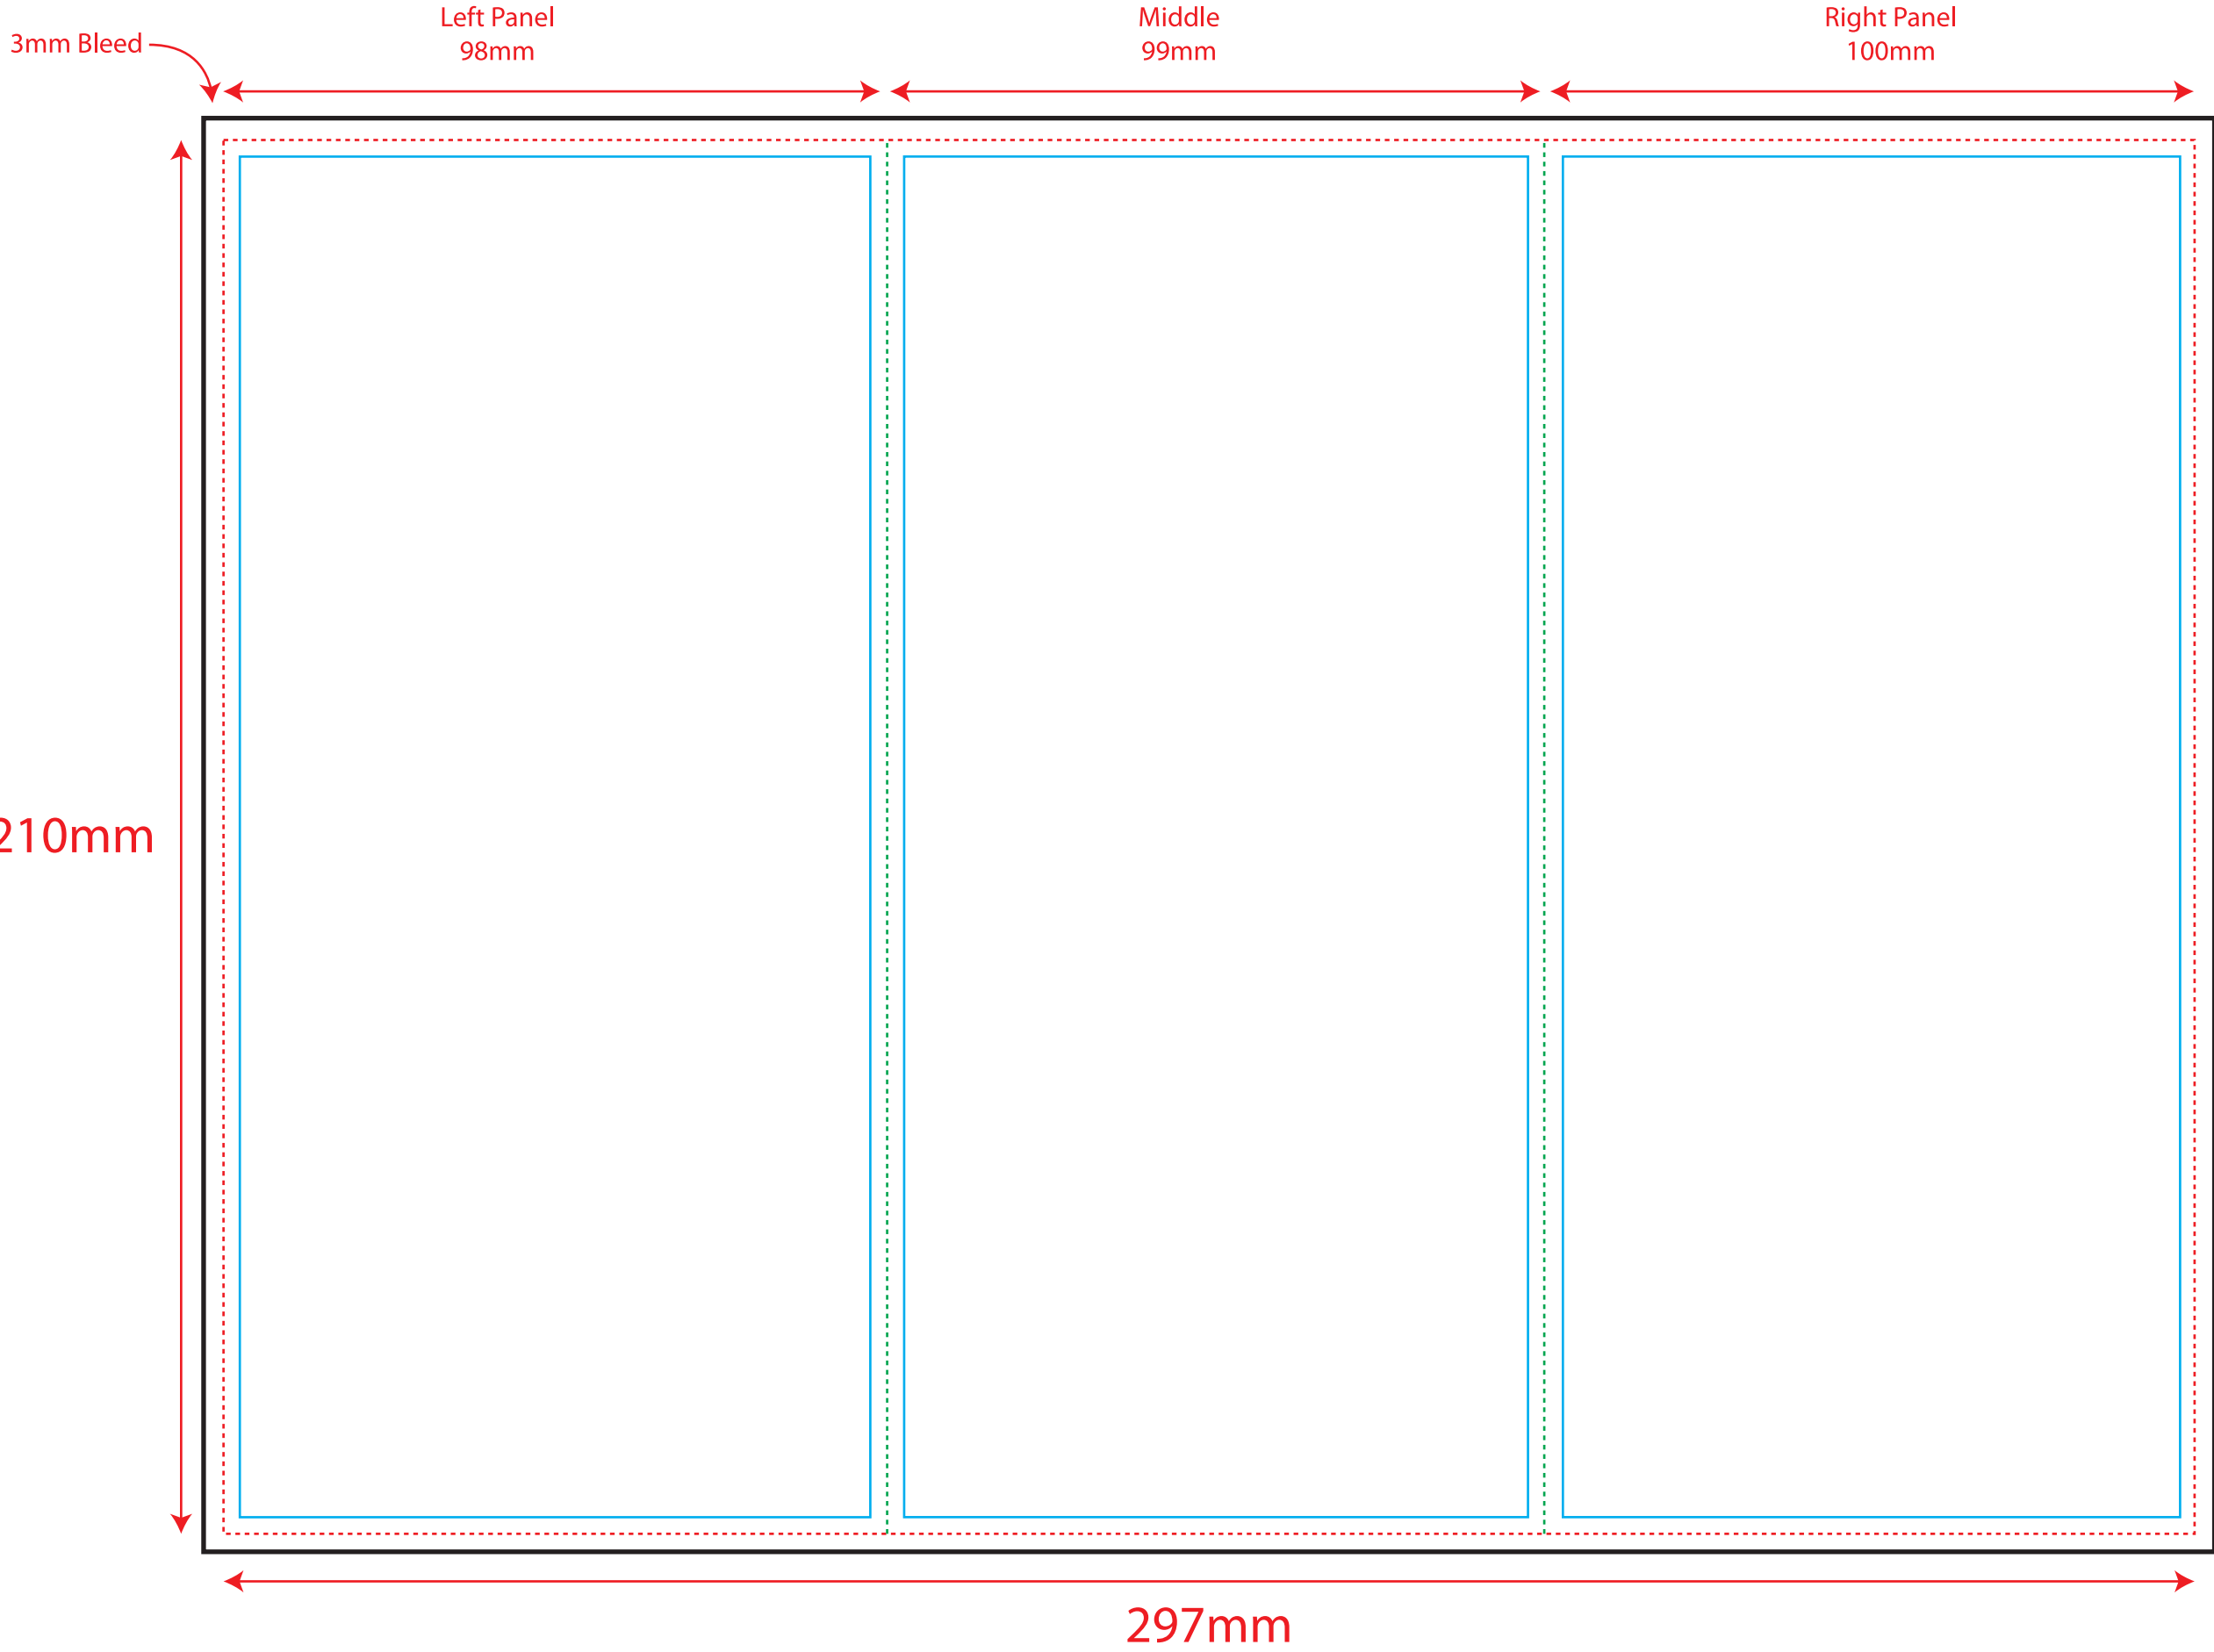

# Outside Panel

- Safe Area
- Fold Line
- Trim Line
- Bleed Line

Artwork Size: 210x297mm  
Bleed: 3mm on each edges  
Final artwork size: 216x303mm  
Resolution: 300dpi  
File Format: PDF

# Inside Panel

- Safe Area
- Fold Line
- Trim Line
- Bleed Line

Artwork Size: 210x297mm  
Bleed: 3mm on each edges  
Final artwork size: 216x303mm  
Resolution: 300dpi  
File Format: PDF